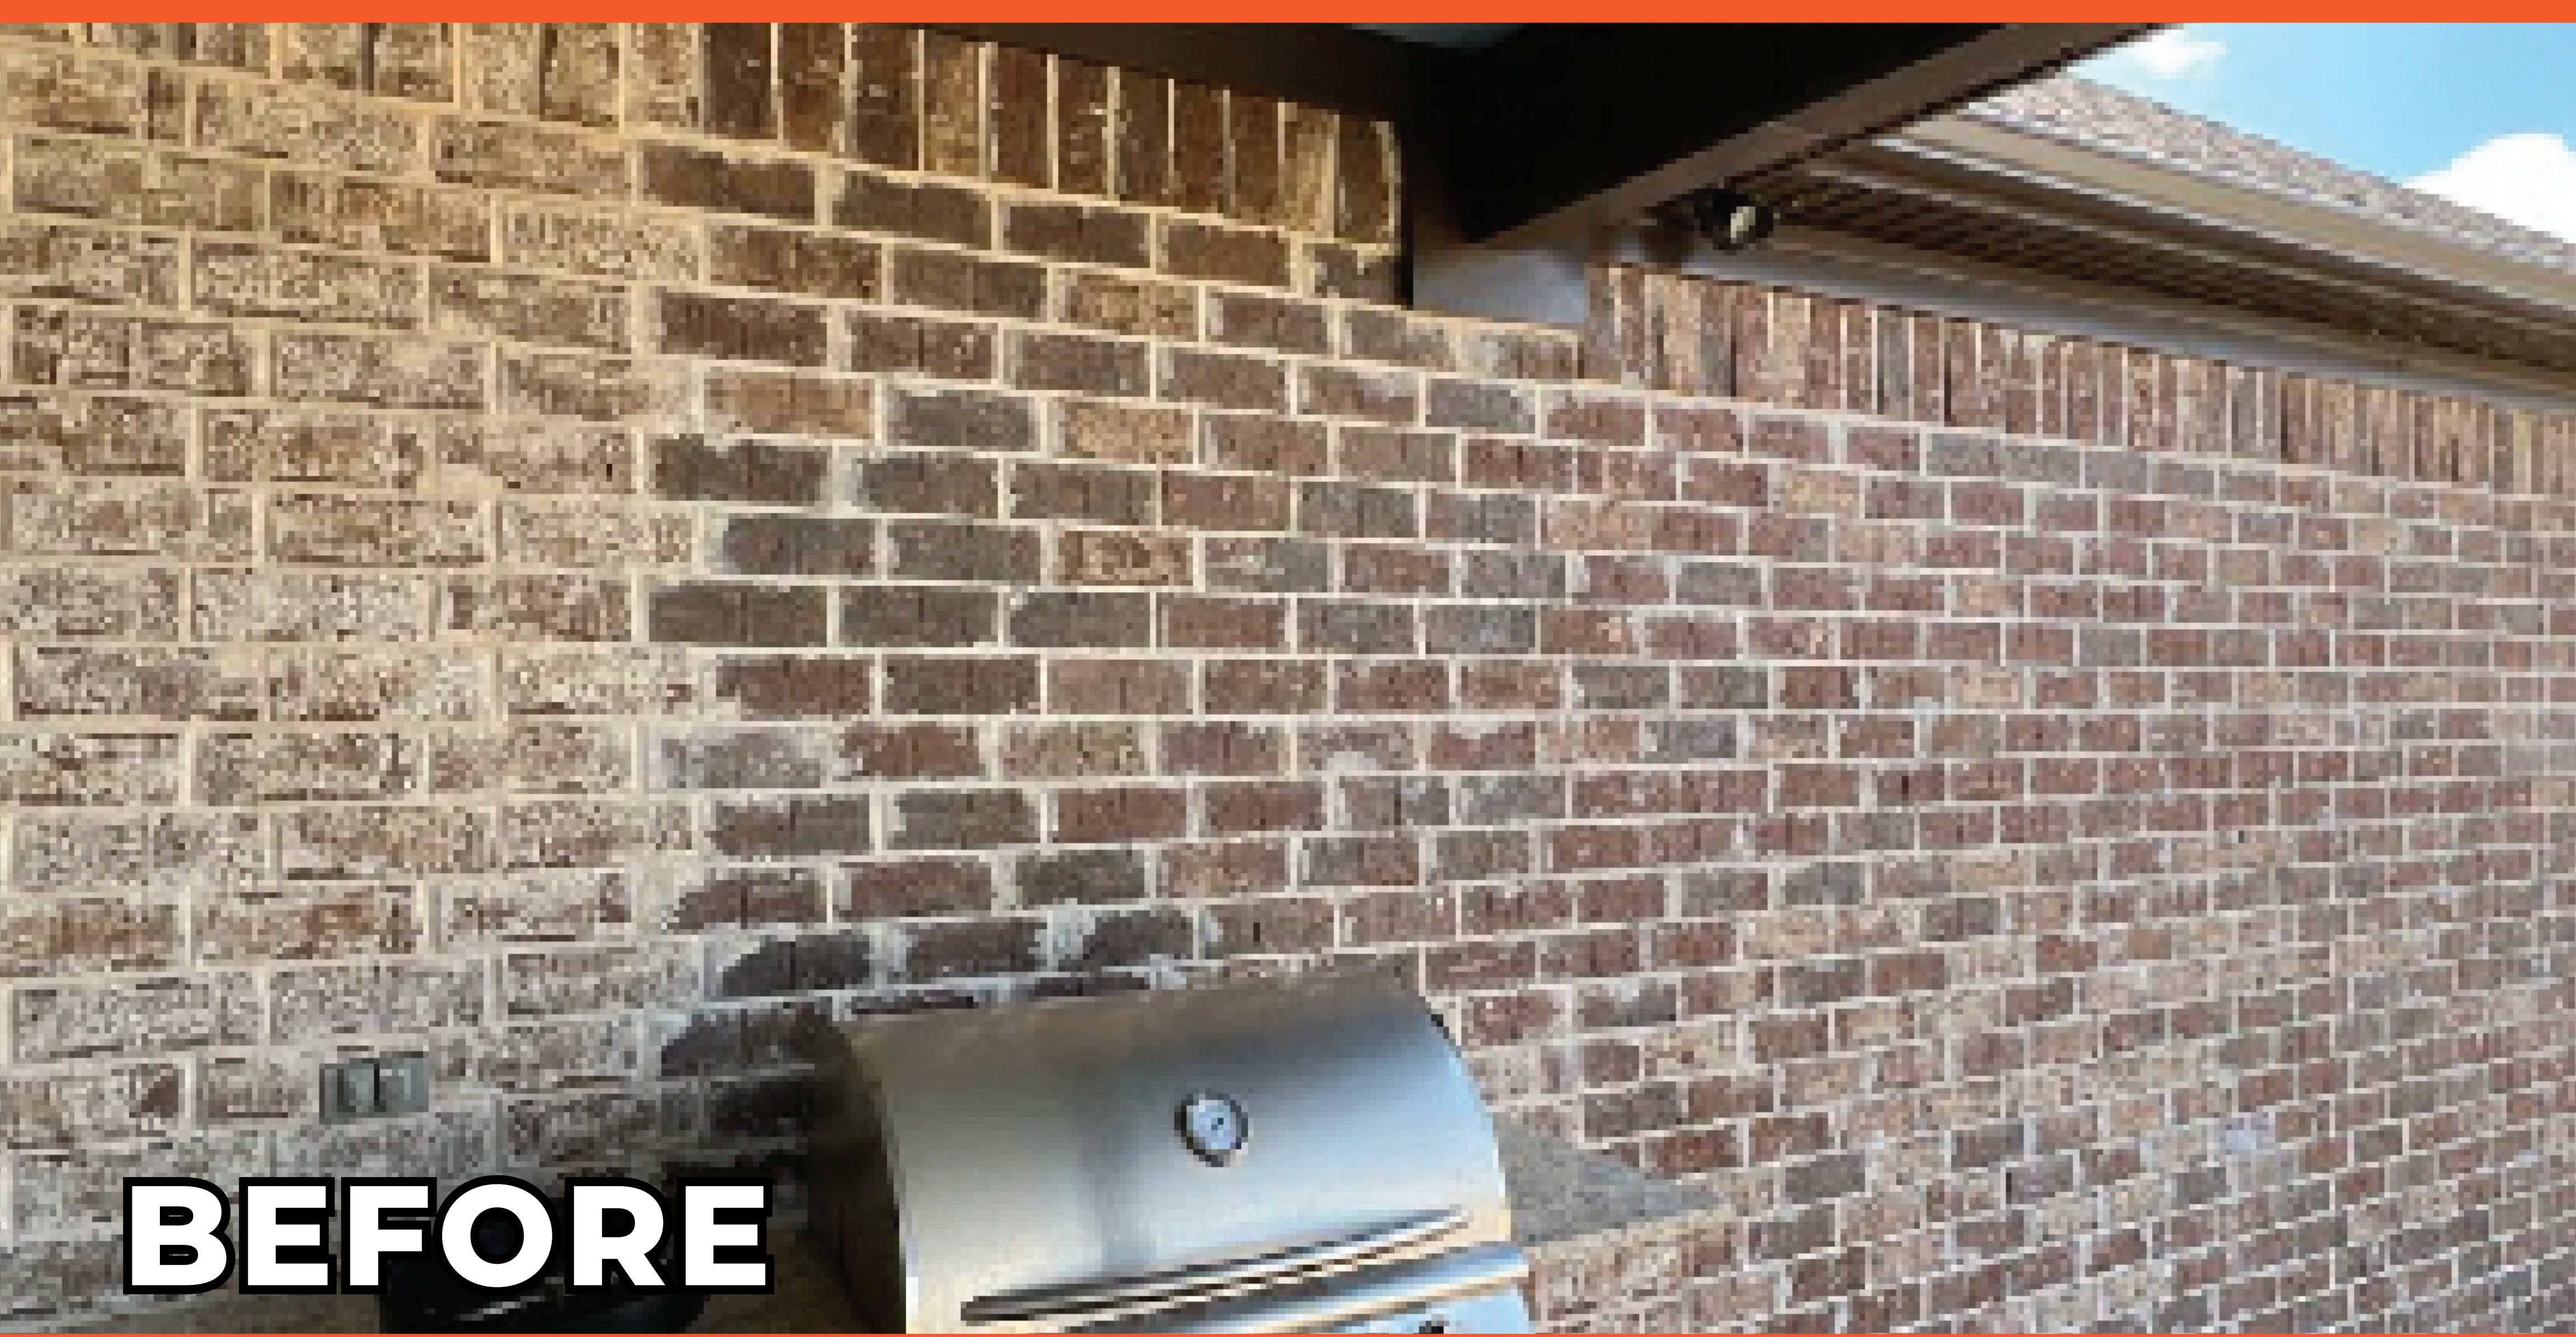

PERMANENT MASONRY STAINING

BEFORE

AFTER

Servicing contractors, manufacturers, architects and homeowners looking for a permanent staining solution to any absorbent masonry. The staining system ensures that the color embeds deep into the masonry, providing a long-lasting and beautiful finish.